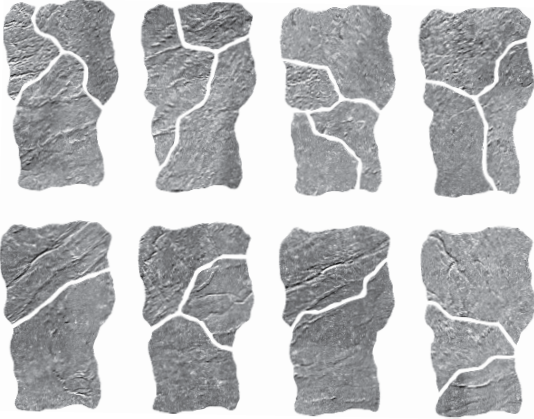

ARDESIA™

INDIVIDUAL UNITS

19.29" x 10.41" x 2.75"
490mm x 265mm x 70mm

WEIGHT / SQFT:	19.29"X10.41"X2.75"
34lbs / 166 kg/m ²	490mmx265mmx70mm
Square Feet per Skid	76.2
Square Feet per Stone	1.19
Stones per Square Foot	0.84
Stones per Skid	64
Stones per m ²	9.04
m ² per Skid	7.08

Colours: Beige Mix, Grey Mix

PATTERN GUIDES